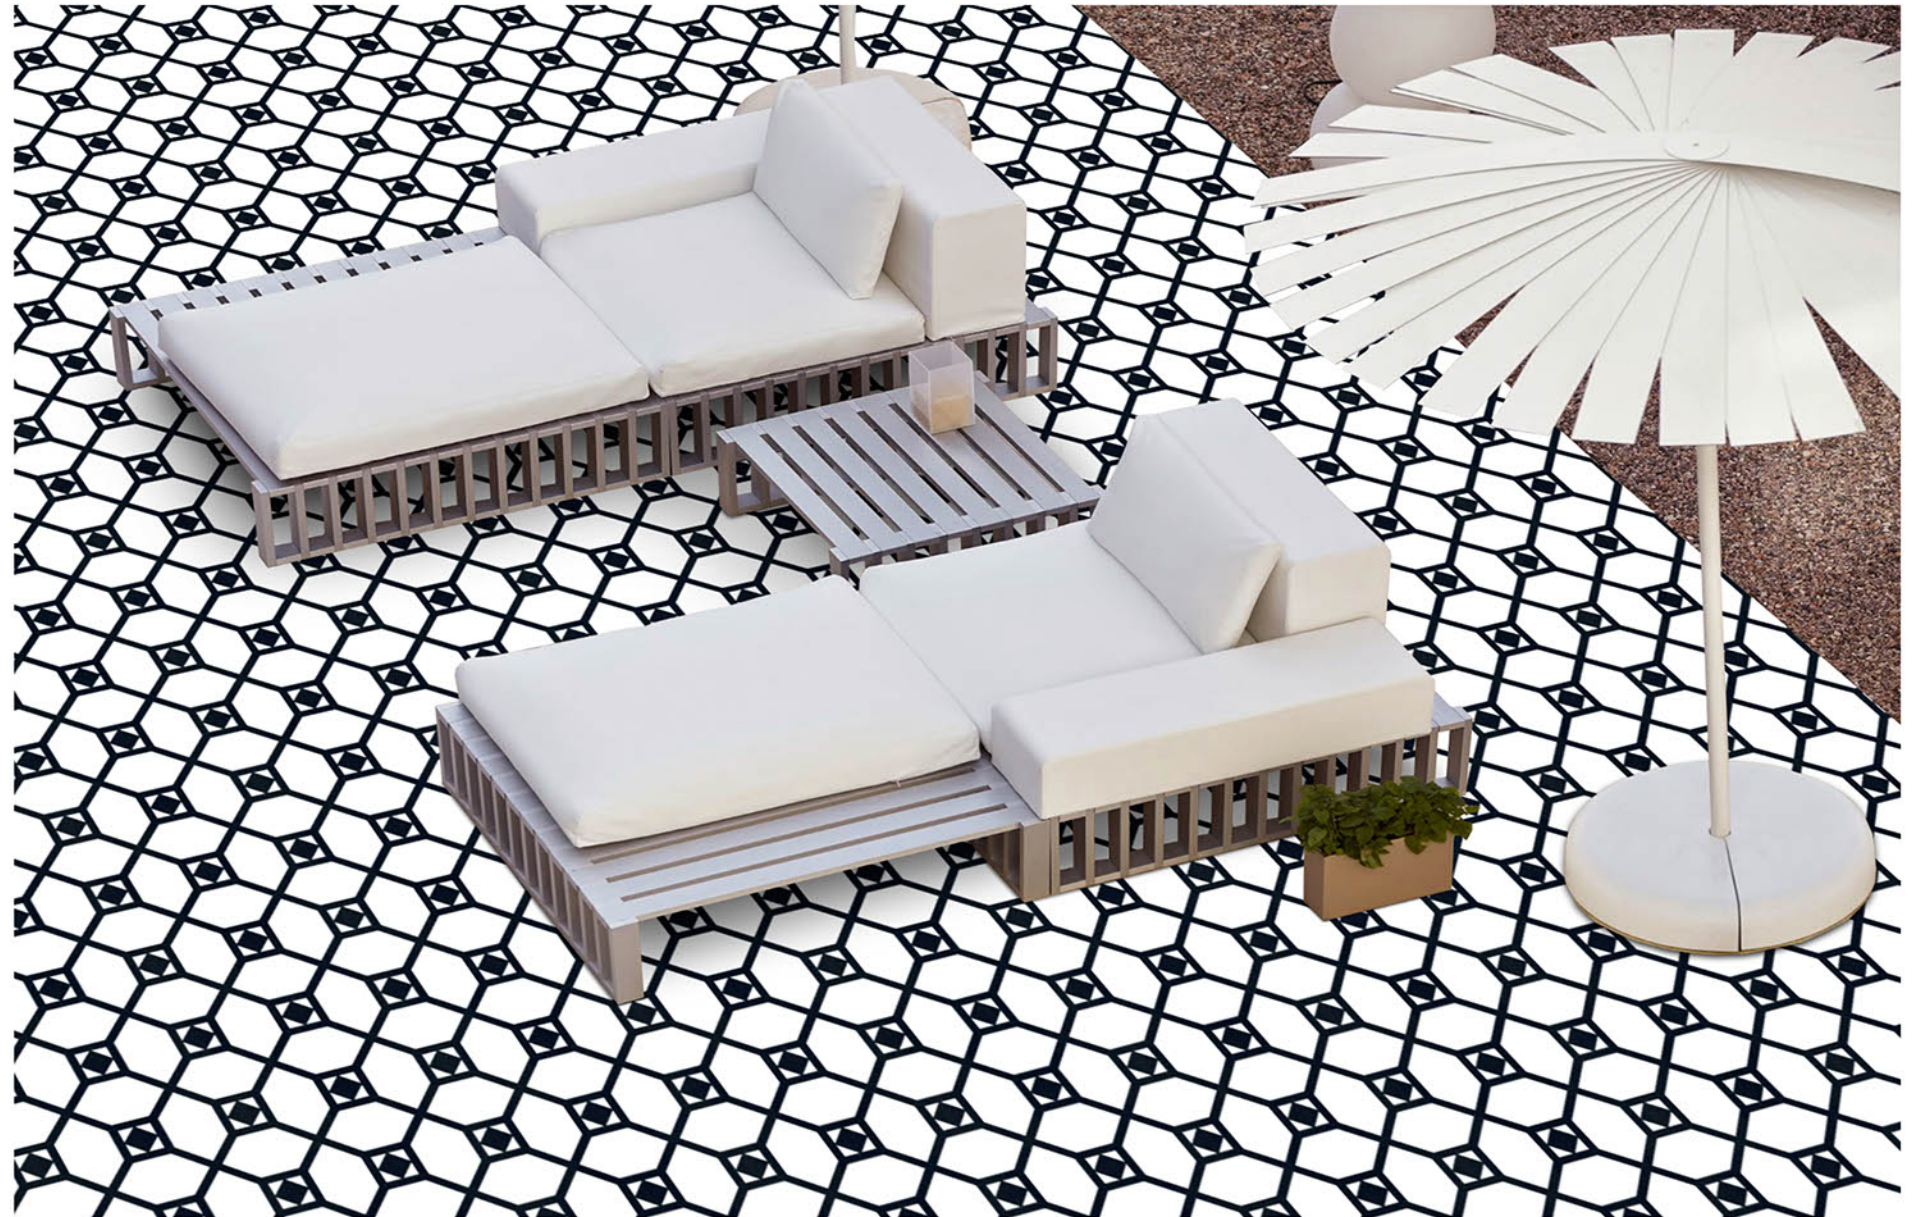

Applicable On
Wall & Floor

HD
Clarity

Random
Design

Zero
Maintenance

Eco
Friendly