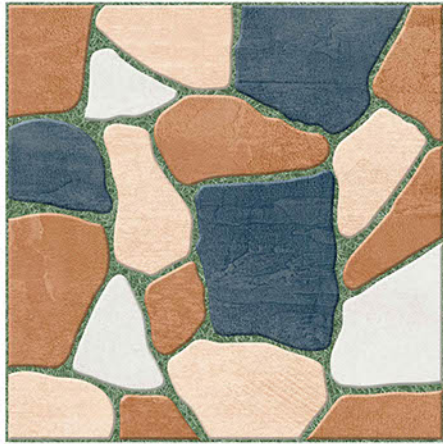

PL-349

Applicable On
Wall & Floor

HD
Clarity

Random
Design

Zero
Maintenance

Eco
Friendly

400x400MM | VITRIFIED
PARKING TILES

PLAIN SERISE