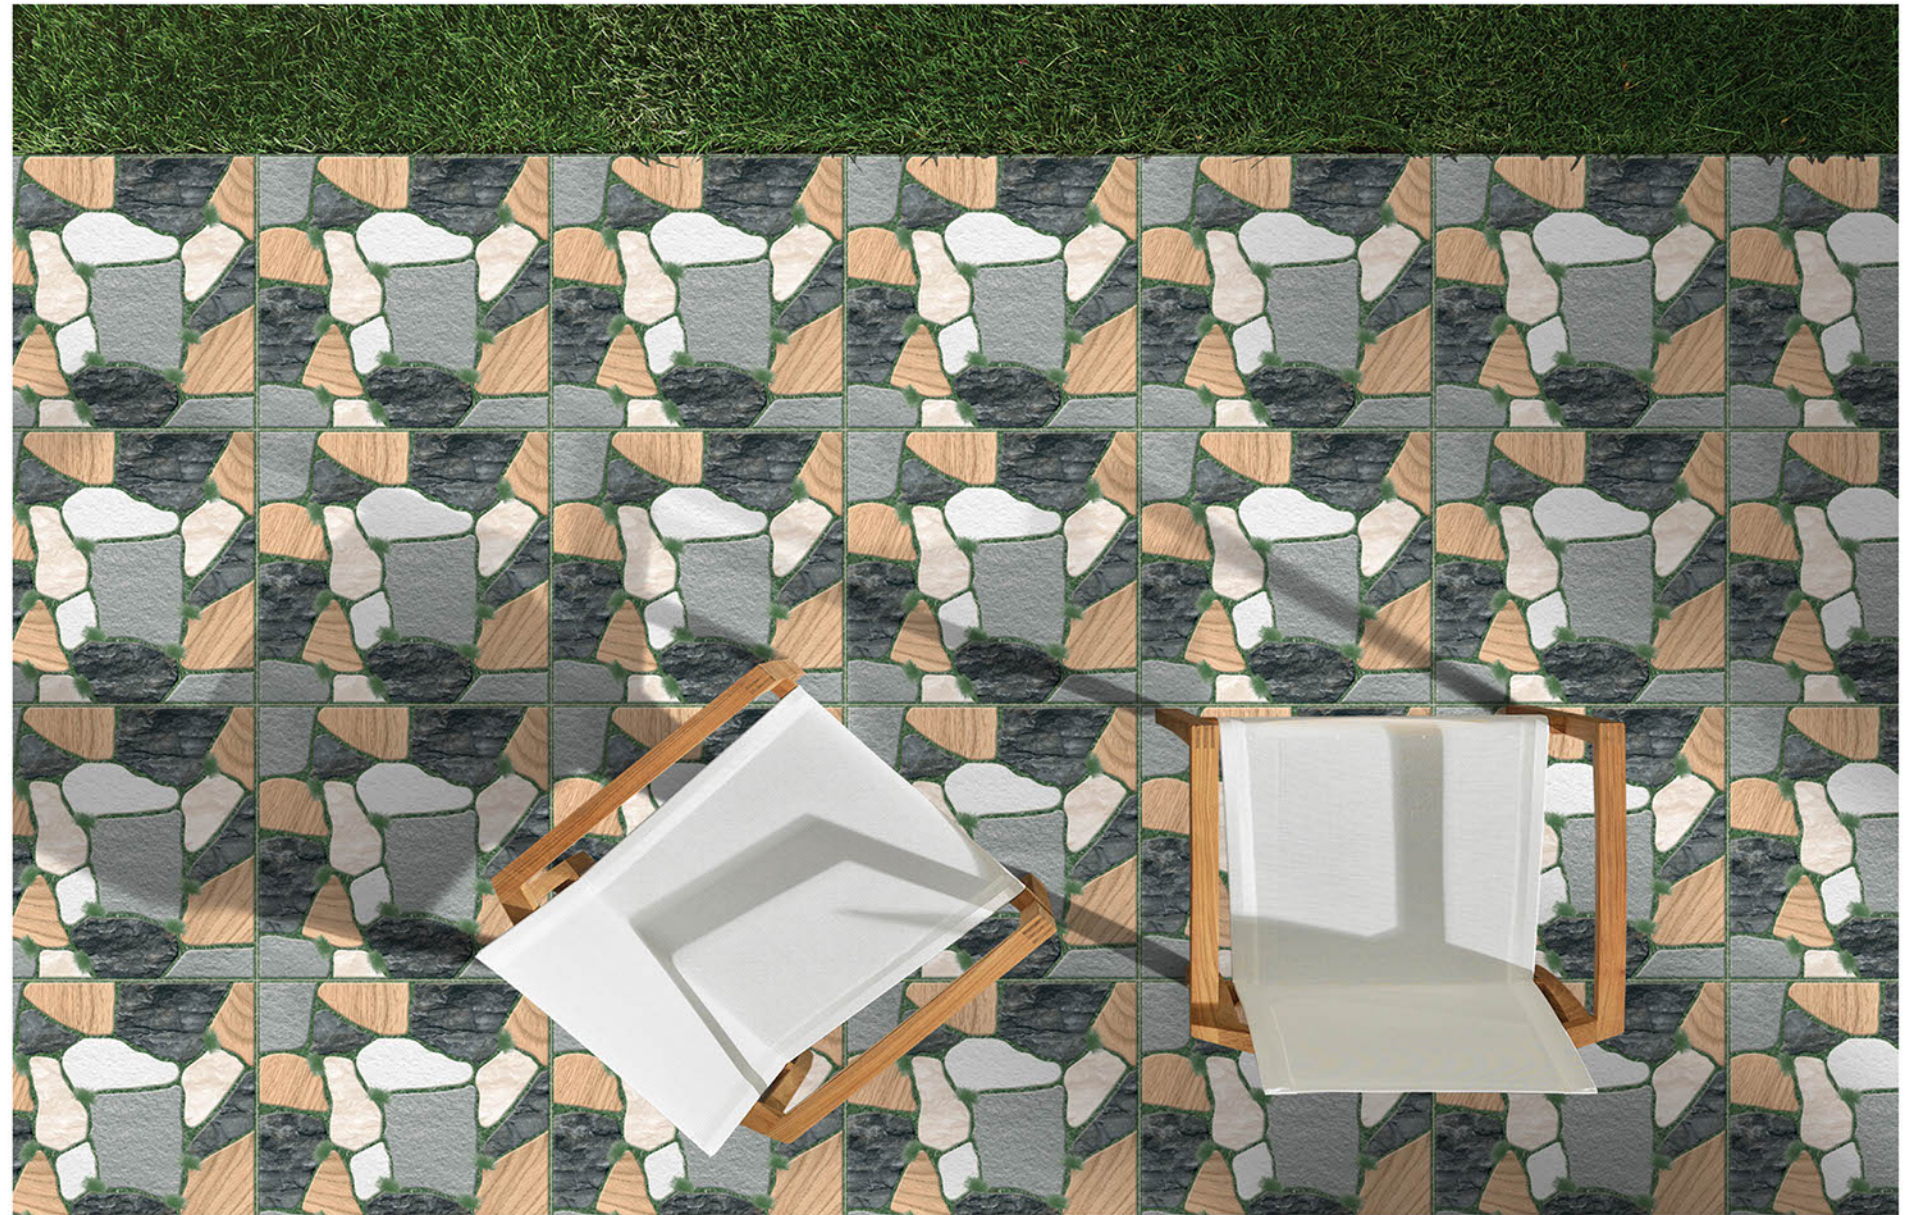

Applicable On
Wall & Floor

HD
Clarity

Random
Design

Zero
Maintenance

Eco
Friendly