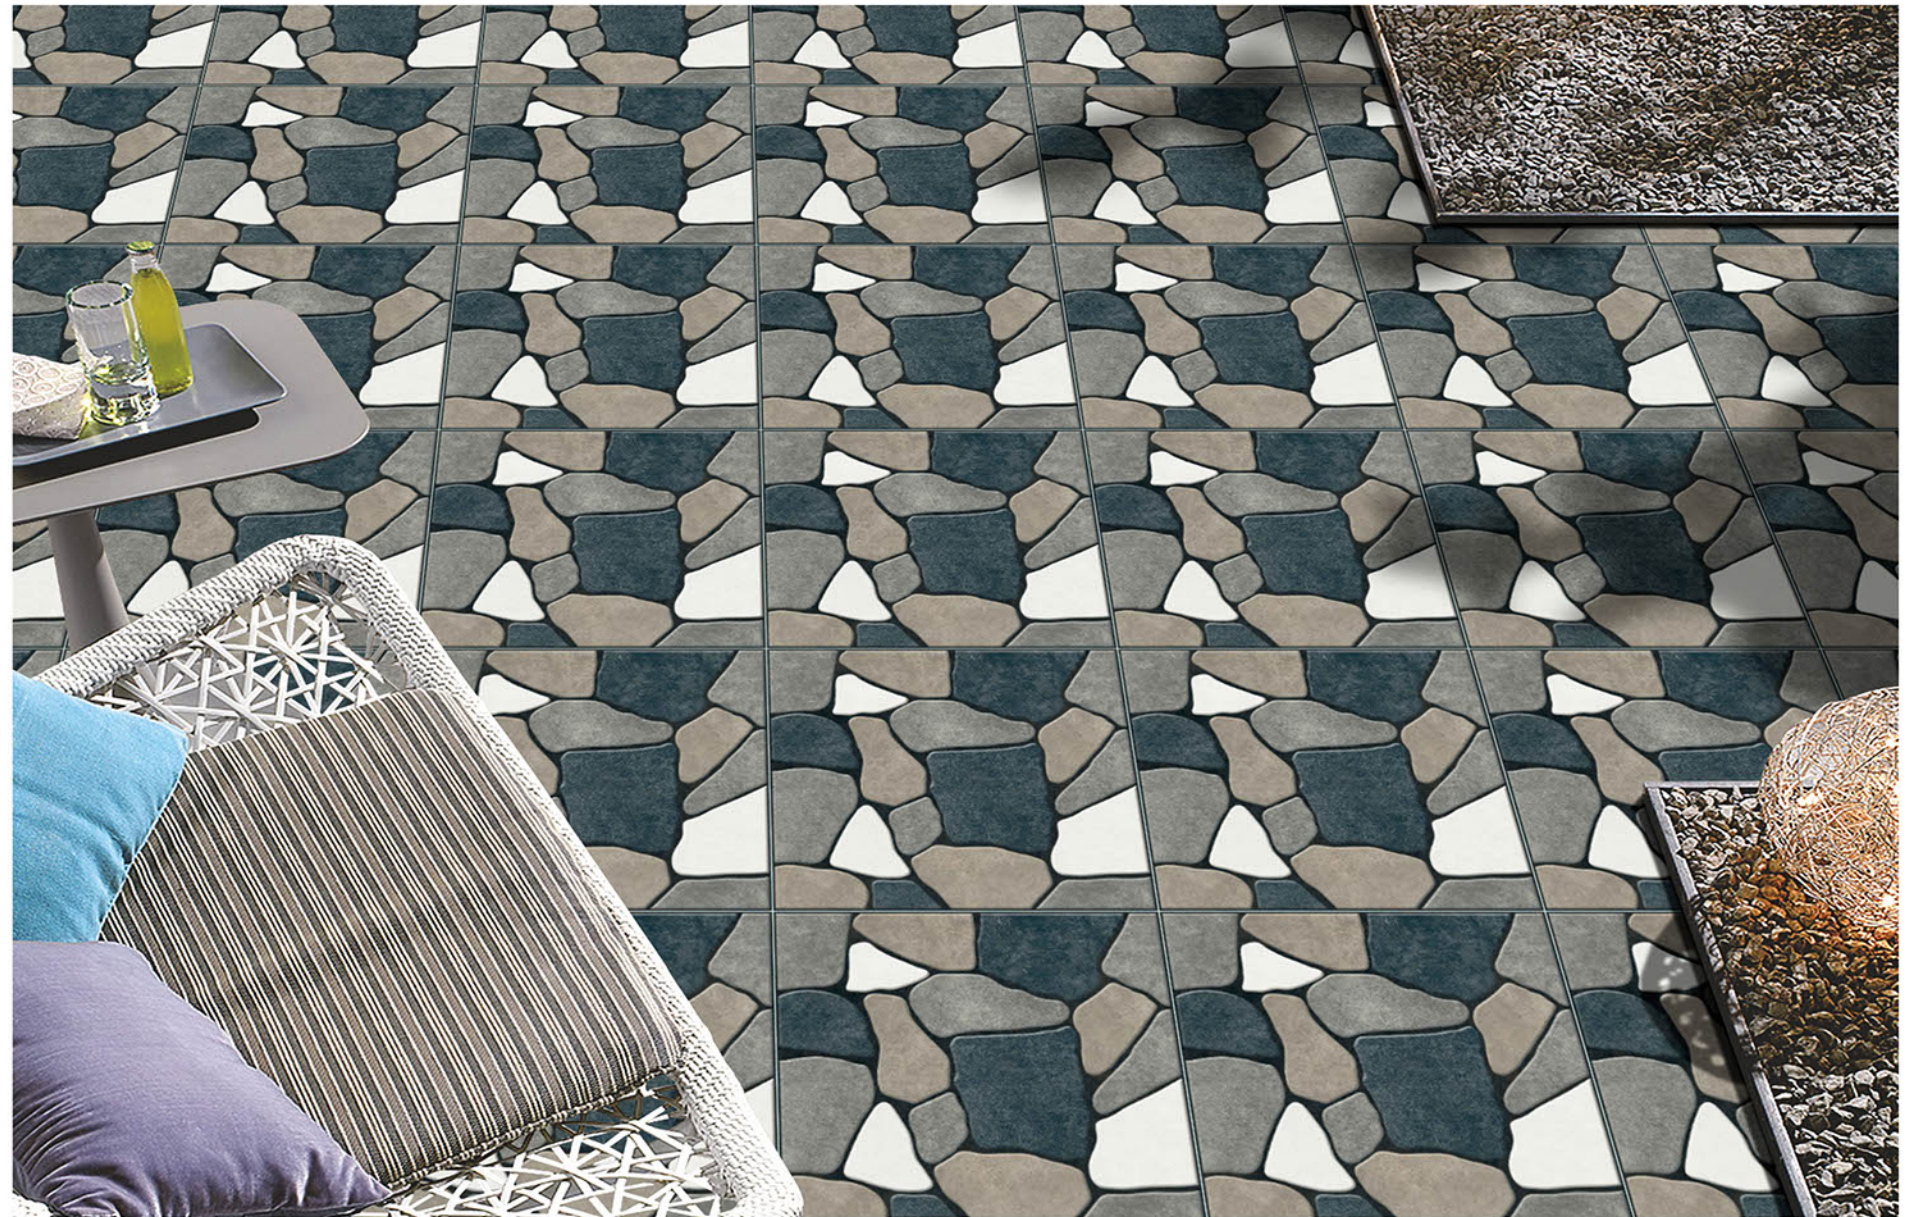

Applicable On
Wall & Floor

HD
Clarity

Random
Design

Zero
Maintenance

Eco
Friendly