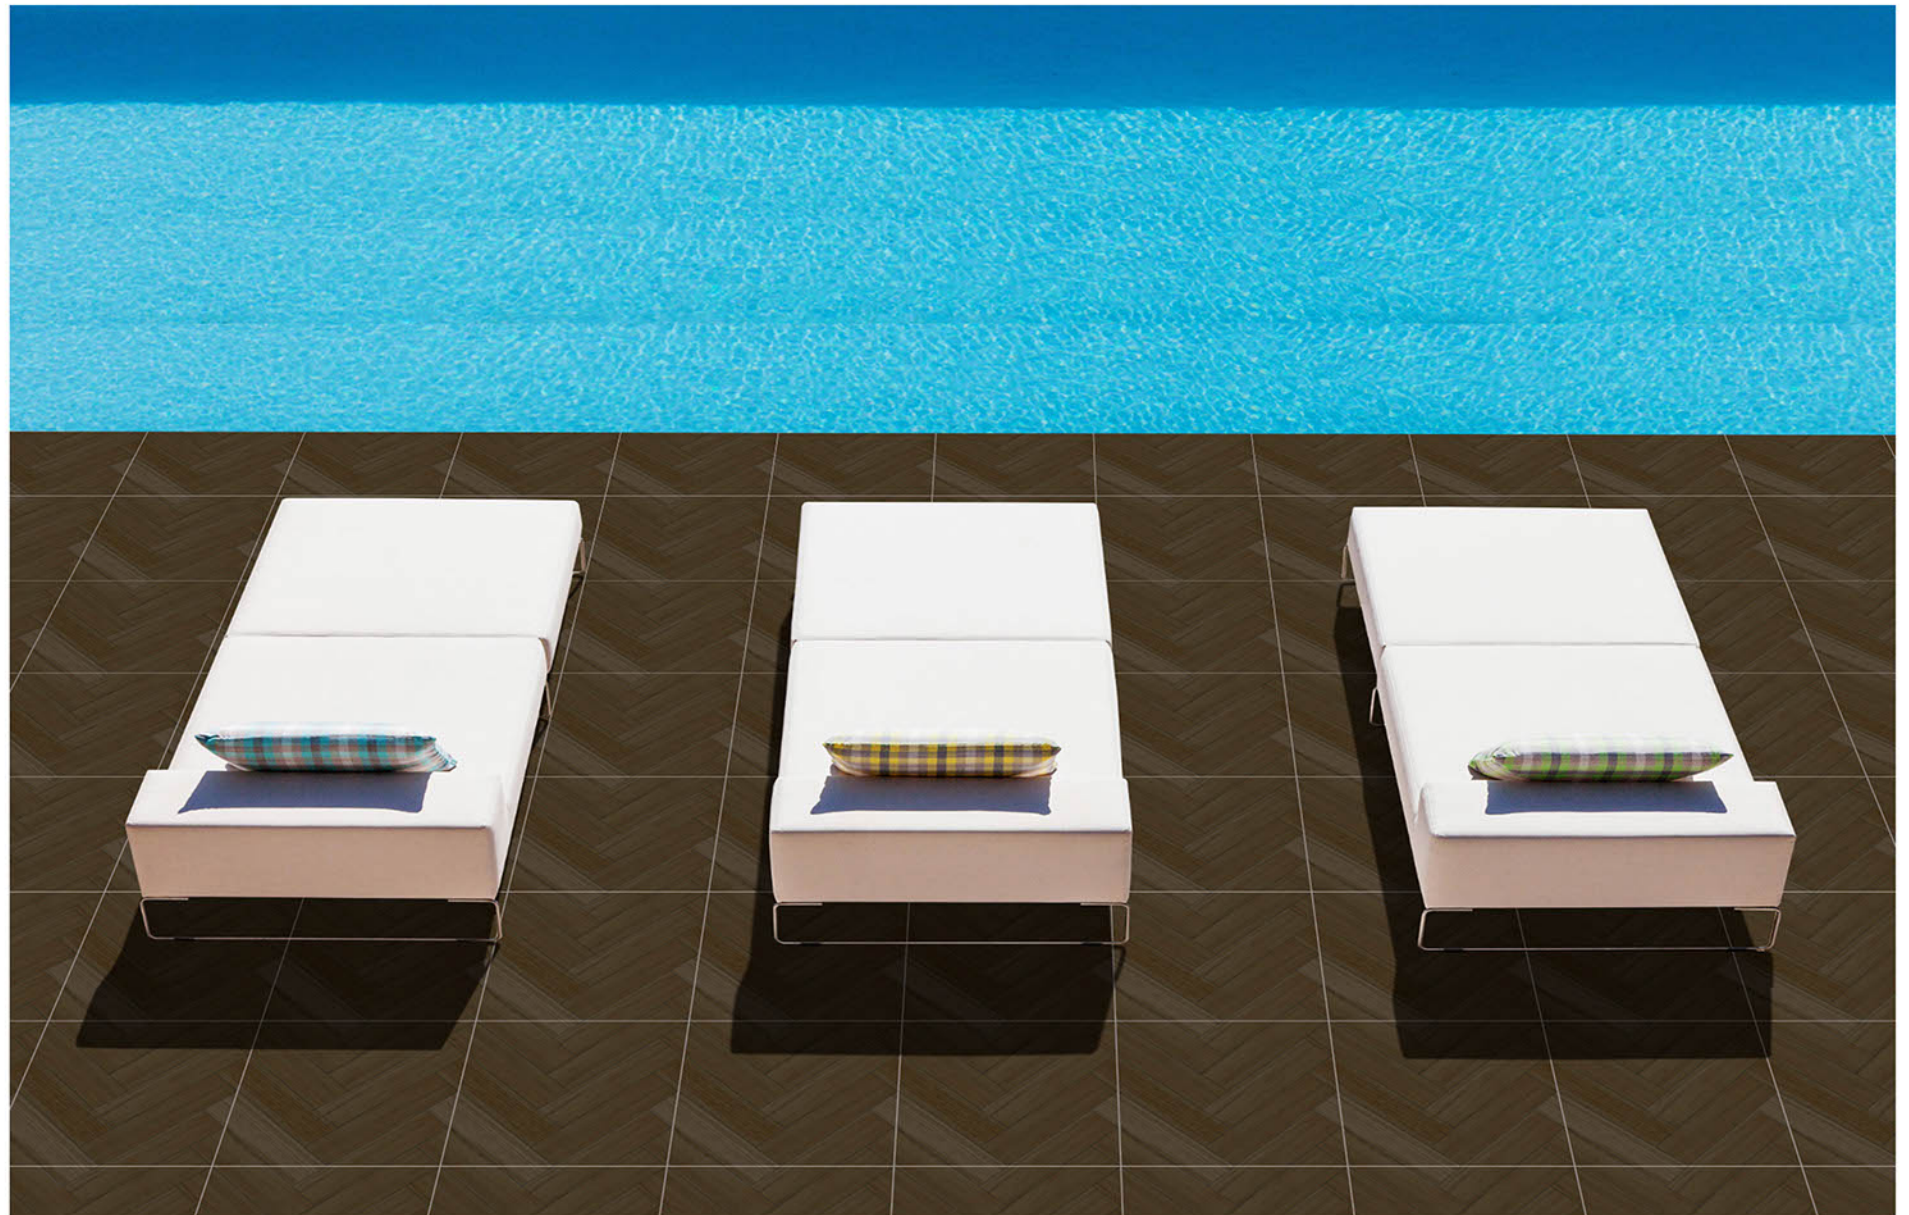

Applicable On
Wall & Floor

HD
Clarity

Random
Design

Zero
Maintenance

Eco
Friendly