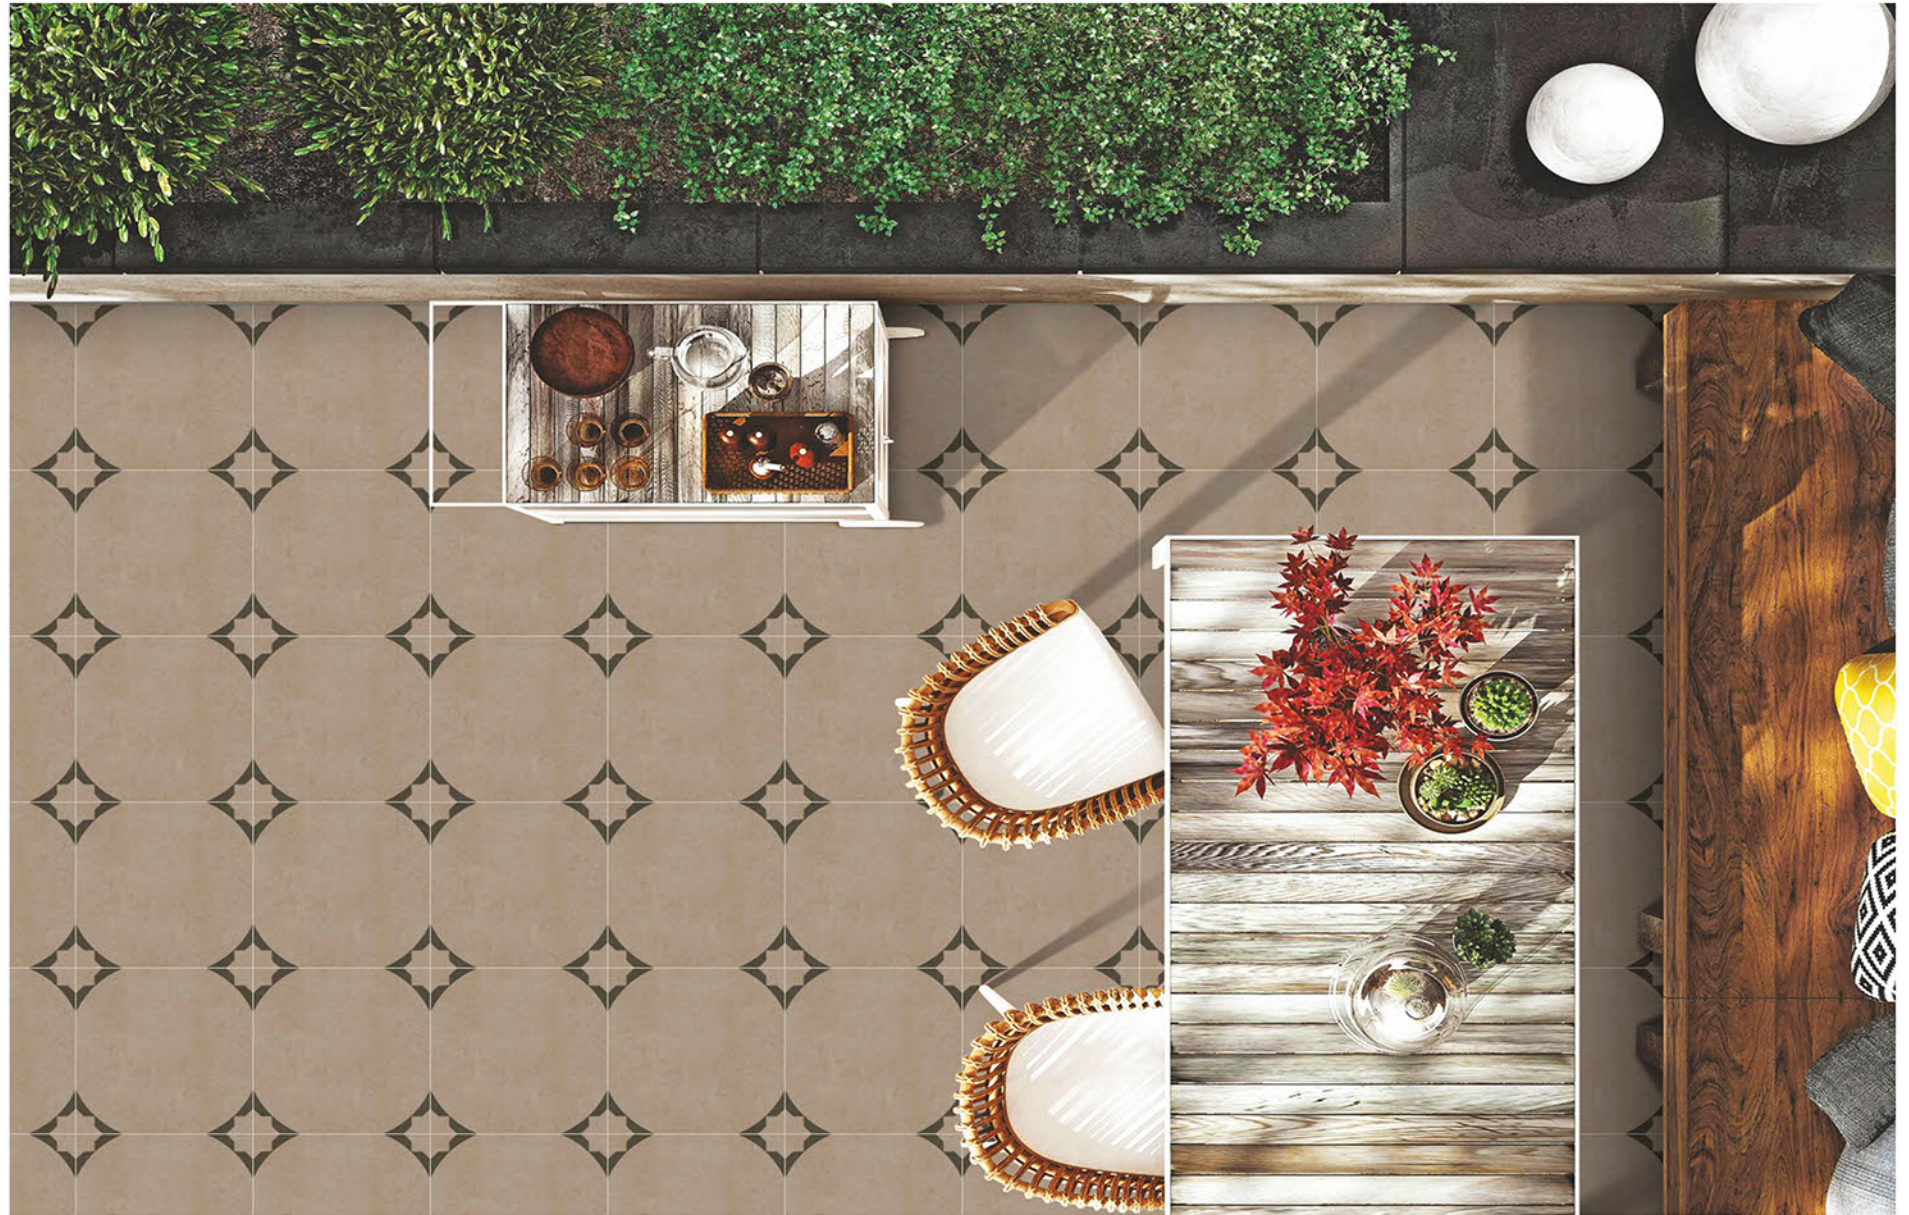

Applicable On
Wall & Floor

HD
Clarity

Random
Design

Zero
Maintenance

Eco
Friendly