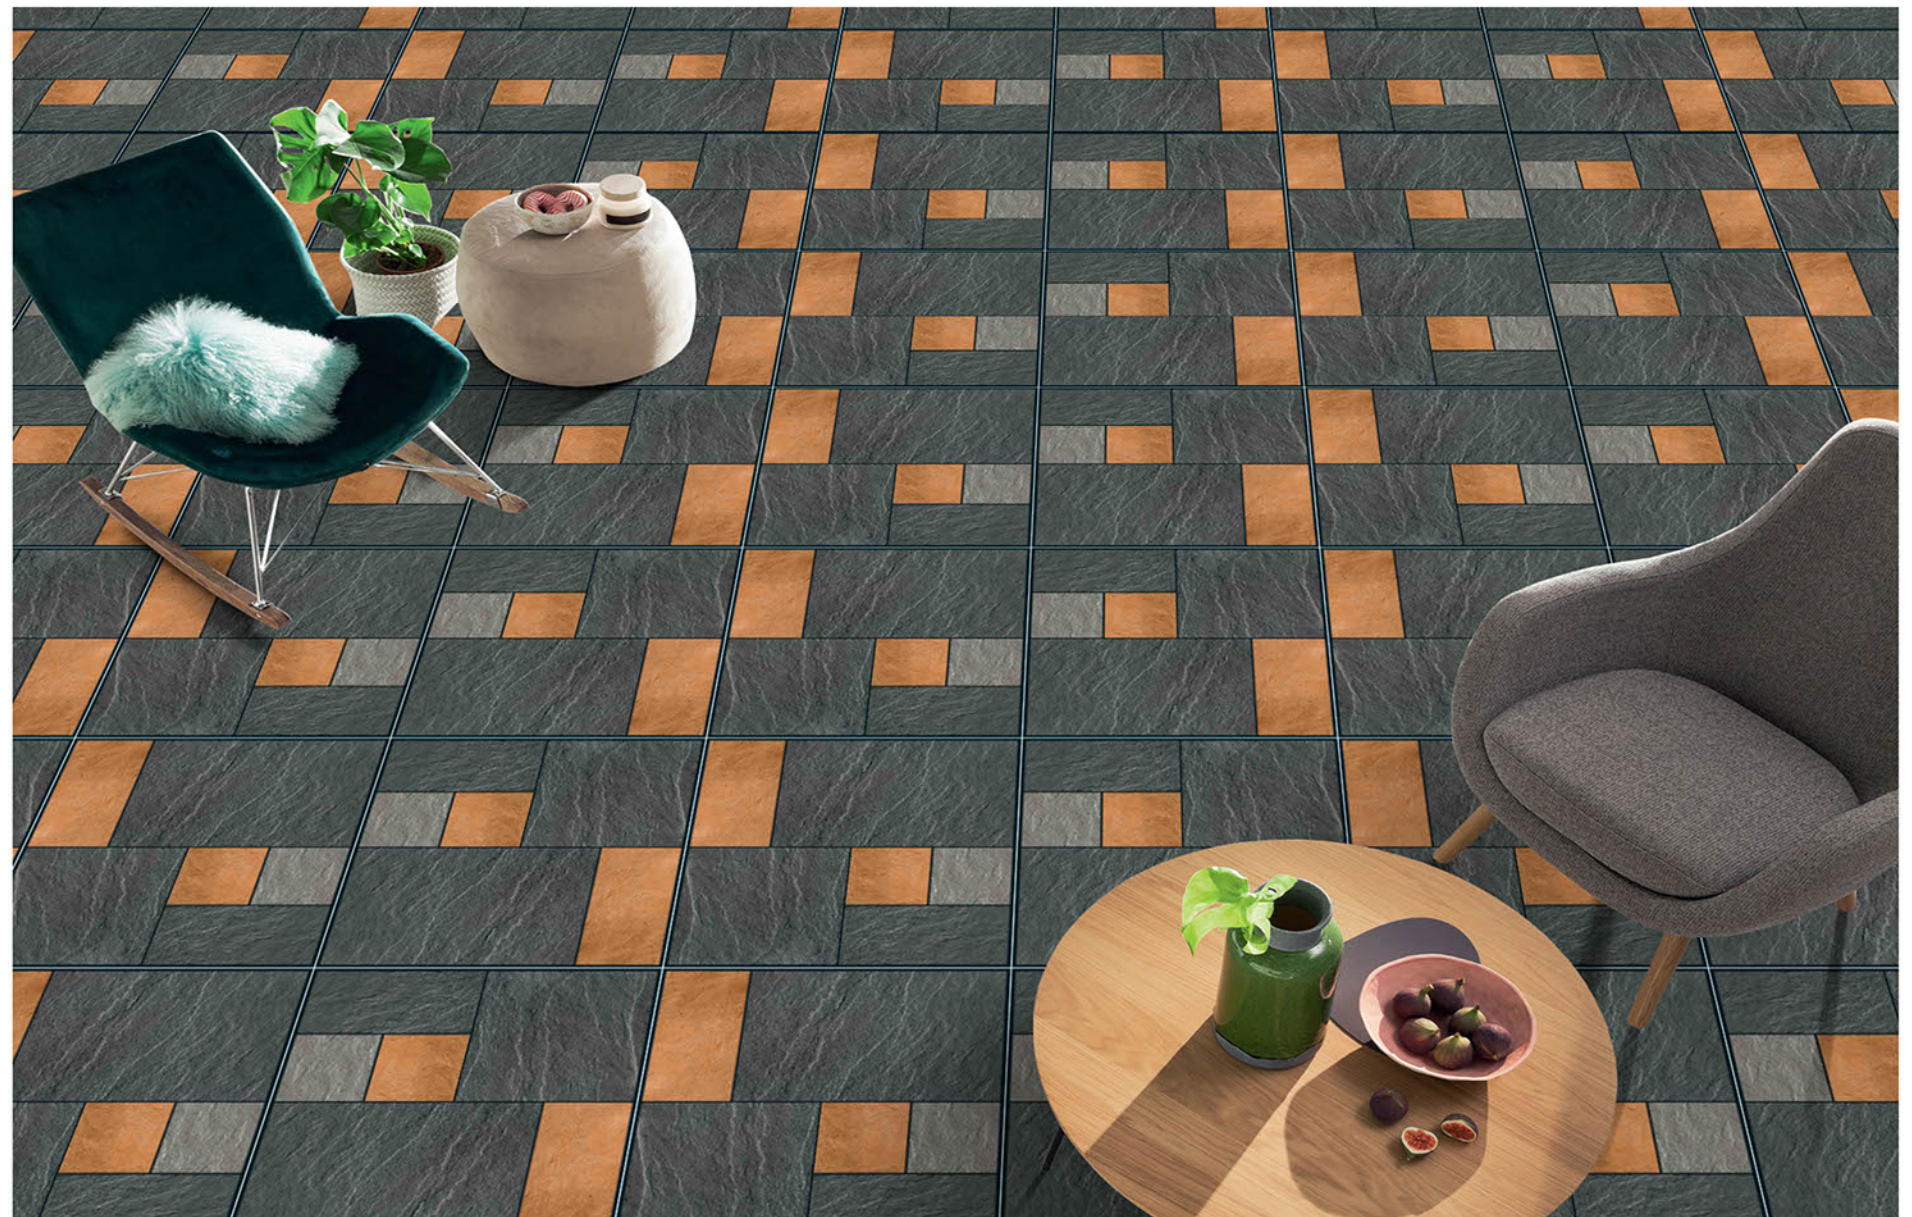

Applicable On
Wall & Floor

HD
Clarity

Random
Design

Zero
Maintenance

Eco
Friendly