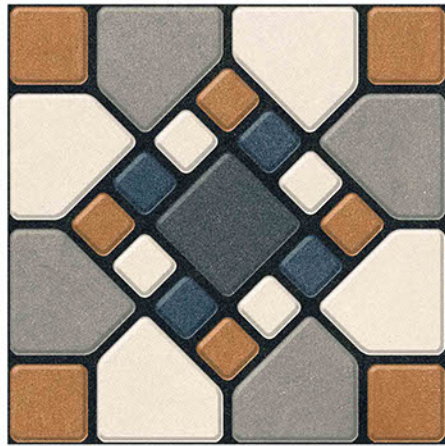

PL-354

Applicable On
Wall & Floor

HD
Clarity

Random
Design

Zero
Maintenance

Eco
Friendly

400x400MM | VITRIFIED
PARKING TILES

PLAIN SERISE