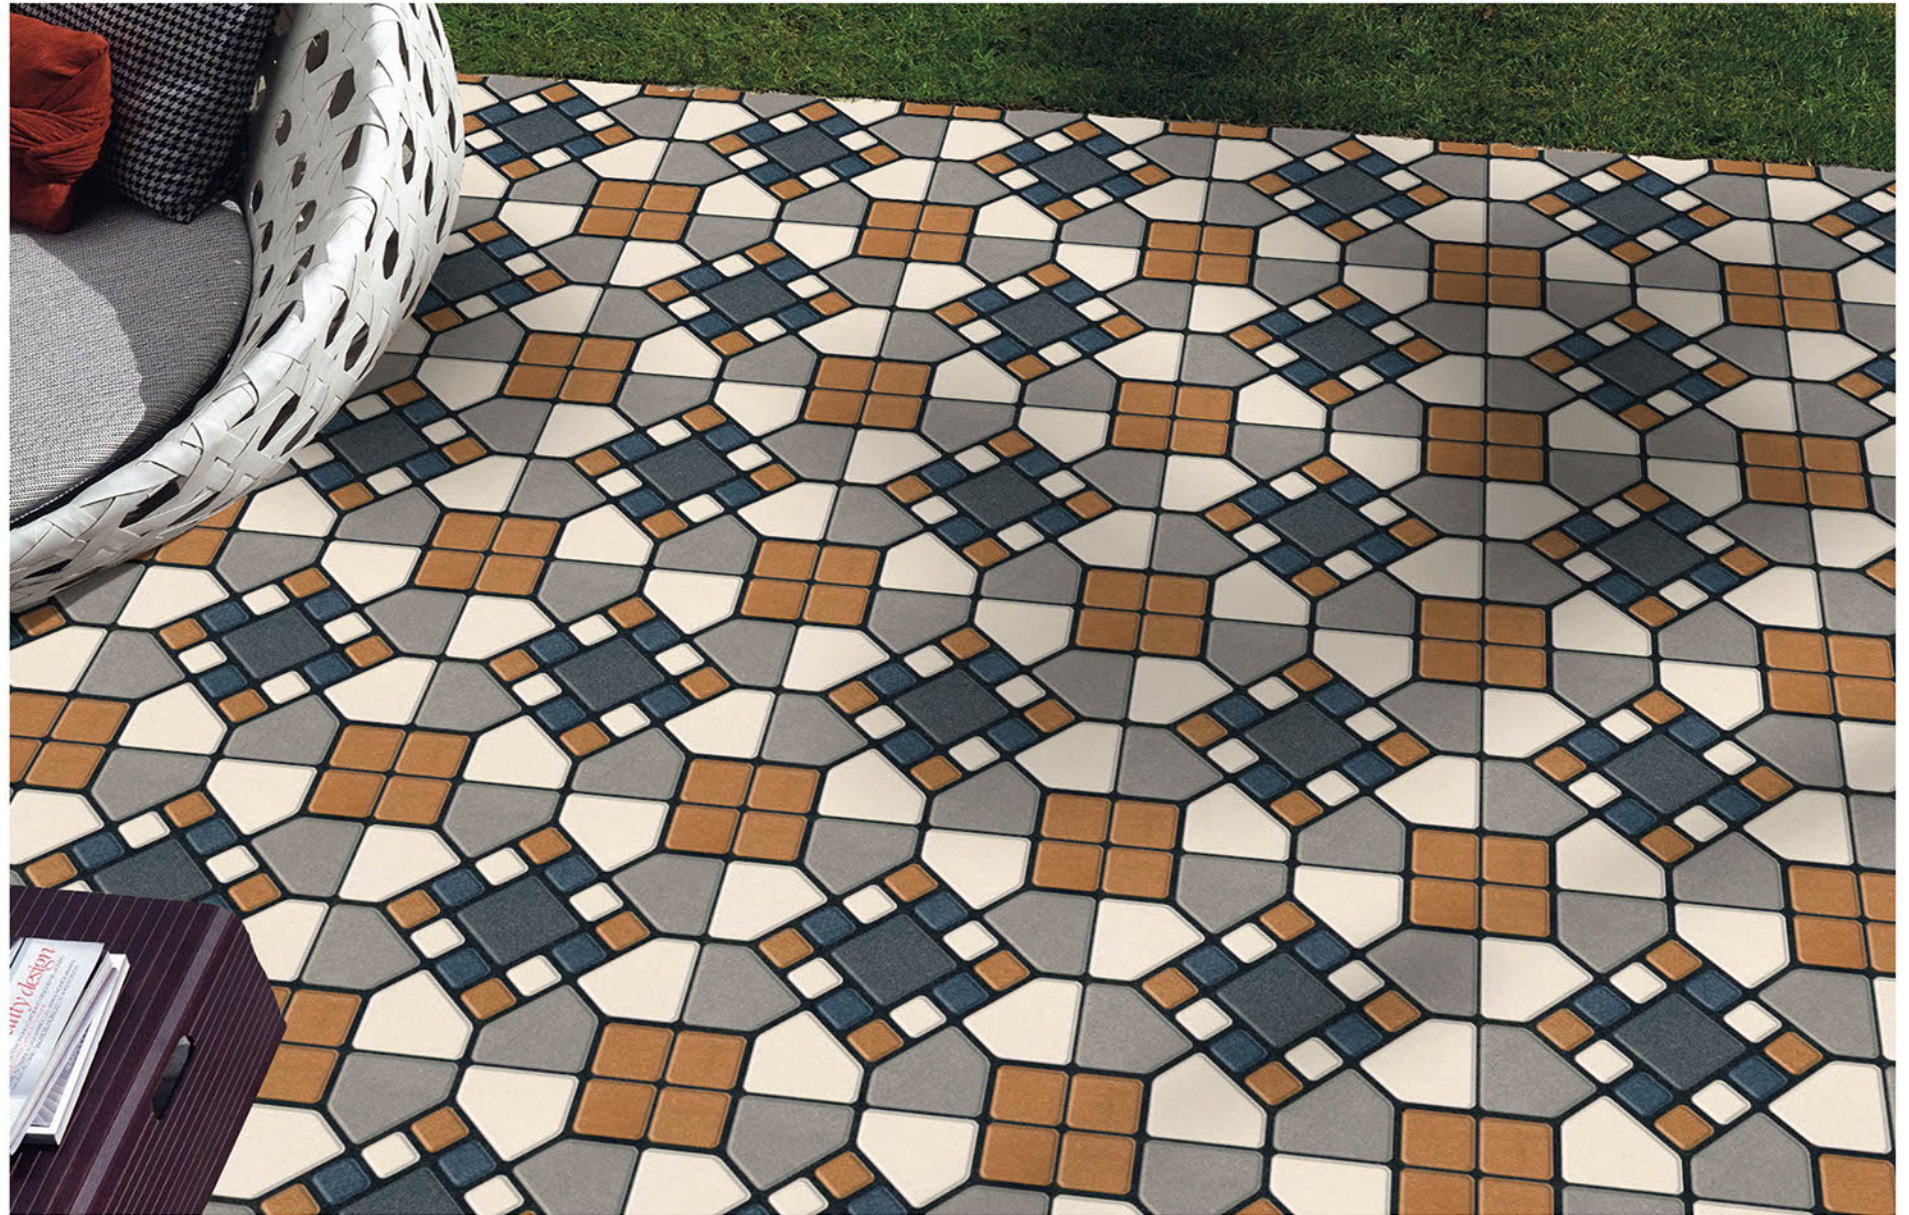

Applicable On
Wall & Floor

HD
Clarity

Random
Design

Zero
Maintenance

Eco
Friendly