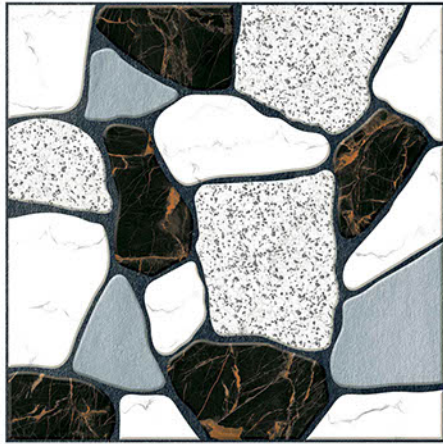

PL-350

Applicable On
Wall & Floor

HD
Clarity

Random
Design

Zero
Maintenance

Eco
Friendly

400x400MM | VITRIFIED
PARKING TILES

PLAIN SERISE